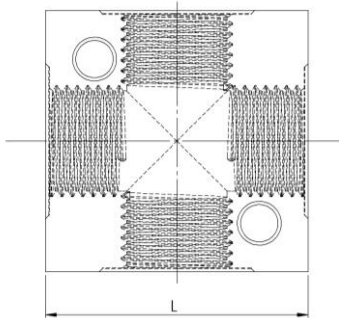

16.0963

**Tee distributor, flangeable**

Art. No.	Type No.	Thread	a/f mm	L mm
112589	16.0963	G 3/8	25	40.0
112590	16.0964	G 1/2	30	50.0
129676	16.0965	G 1/8	16	25.0
129677	16.0966	G 1/4	20	40.0

16.0973

**X-distributor, flangeable**

Art. No.	Type No.	Thread	a/f mm	L mm
112594	16.0973	G 3/8	25	40.0
112595	16.0974	G 1/2	30	50.0
129678	16.0975	G 1/8	16	25.0
129679	16.0976	G 1/4	20	40.0