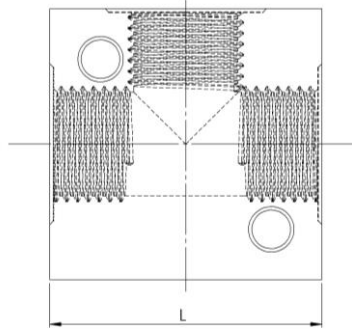

16.0963

**Tee distributor, flangeable**

Art. No.	Type No.	Thread	a/f mm	L mm
112589	16.0963	G 3/8	25	40.0
112590	16.0964	G 1/2	30	50.0
129676	16.0965	G 1/8	16	25.0
129677	16.0966	G 1/4	20	40.0

16.0973

**X-distributor, flangeable**

Art. No.	Type No.	Thread	a/f mm	L mm
112594	16.0973	G 3/8	25	40.0
112595	16.0974	G 1/2	30	50.0
129678	16.0975	G 1/8	16	25.0
129679	16.0976	G 1/4	20	40.0